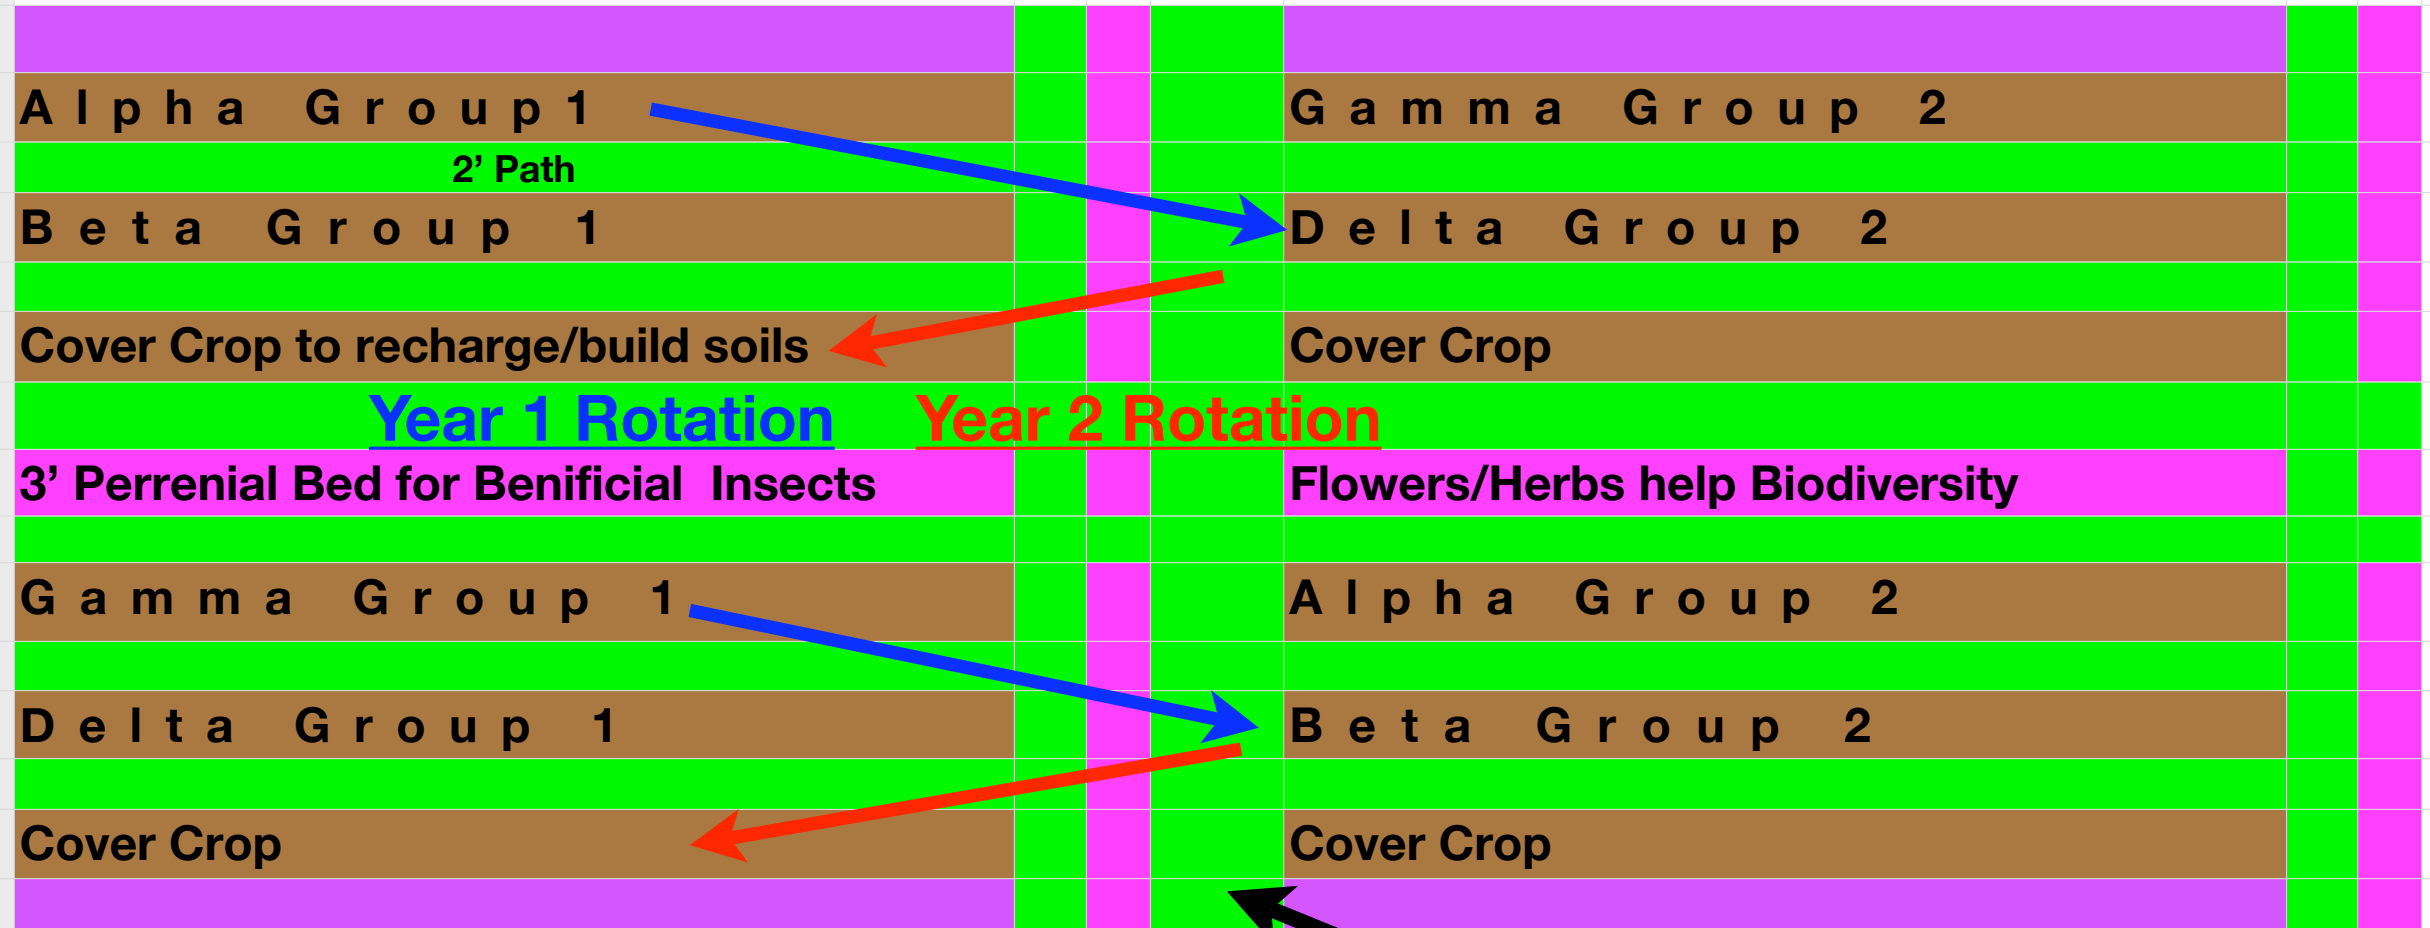

1/10 th Acre Sustainable Vegetable Garden Plan

~ 4,000 sq foot
Vegetable
Garden

~ 12 beds, 120 sq
ft each (3x40)

~ 6 year rotation

~ 33% cover crop

~ Permanent

Perennial Beds

Alpha Groups
Greens/Umbels

Beta Groups
Solanacea

5' Access Path

Gamma Groups
Crucifers/Aliums

Delta Groups
Cucurbits