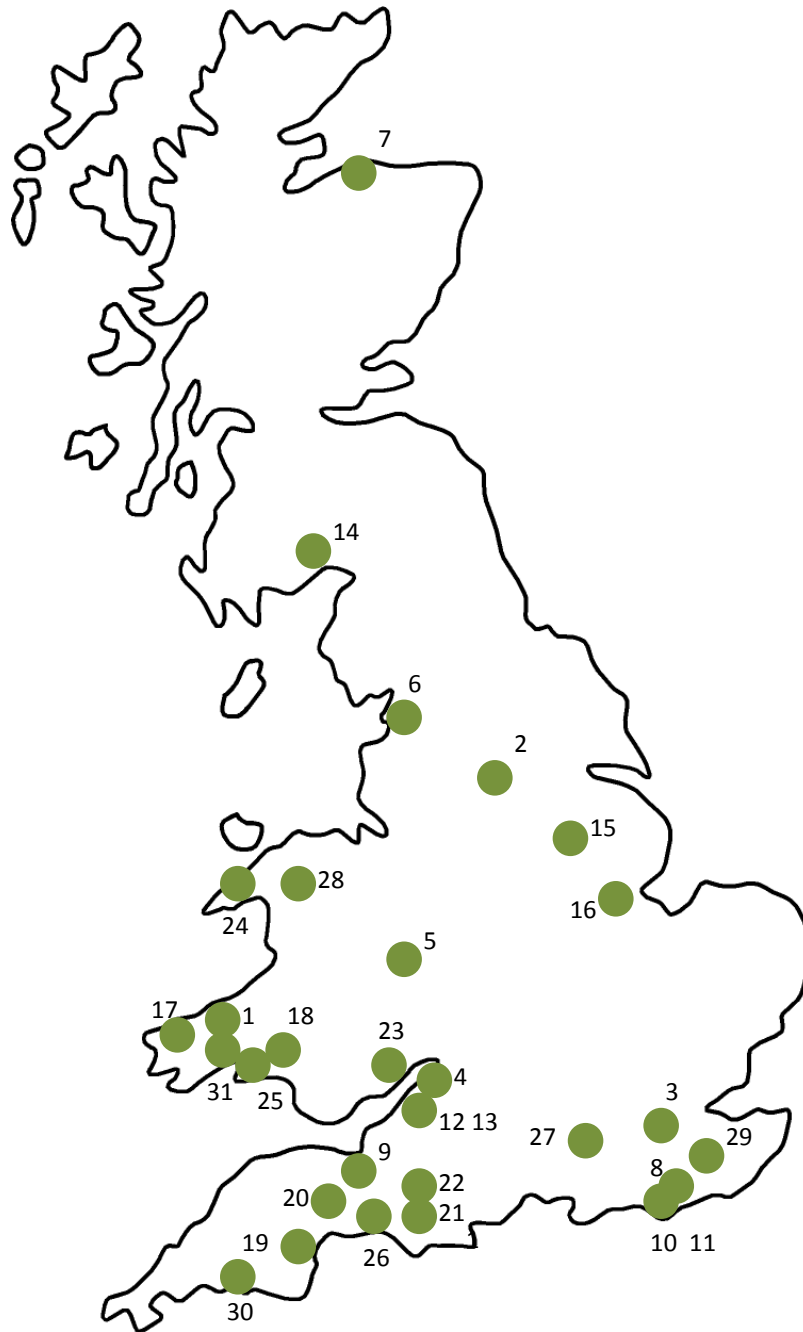

Low Impact Communities in Britain

1. Lammas
2. Low Impact Living Affordable Community (LILAC)
3. BedZed
4. Springhill Co-housing
5. Karuna
6. Lancaster Co-housing
7. Findhorn
8. The Community Project (Laughton)
9. Great Bow Yard
10. Dryad Housing Cooperative
11. Hedgehog
12. The Yards
13. Ashley Vale
14. Green Hill
15. Hill Holt Wood
16. Hockerton Housing Project
17. Brithdir Mawr and Tir Ysbrydol
18. Tipi Valley
19. Landmatters
20. Steward Community Woodland
21. Tinkers Bubble
22. Kings Hill Collective
23. Coed Hills Community Art Space
24. Menter y Felin Uchaf
25. Woodhouse Wood
26. Fivepenny Farm
27. Northdown Orchard
28. Cae Mabon
29. Quicken Wood
30. Keveral Farm
31. Down to Earth